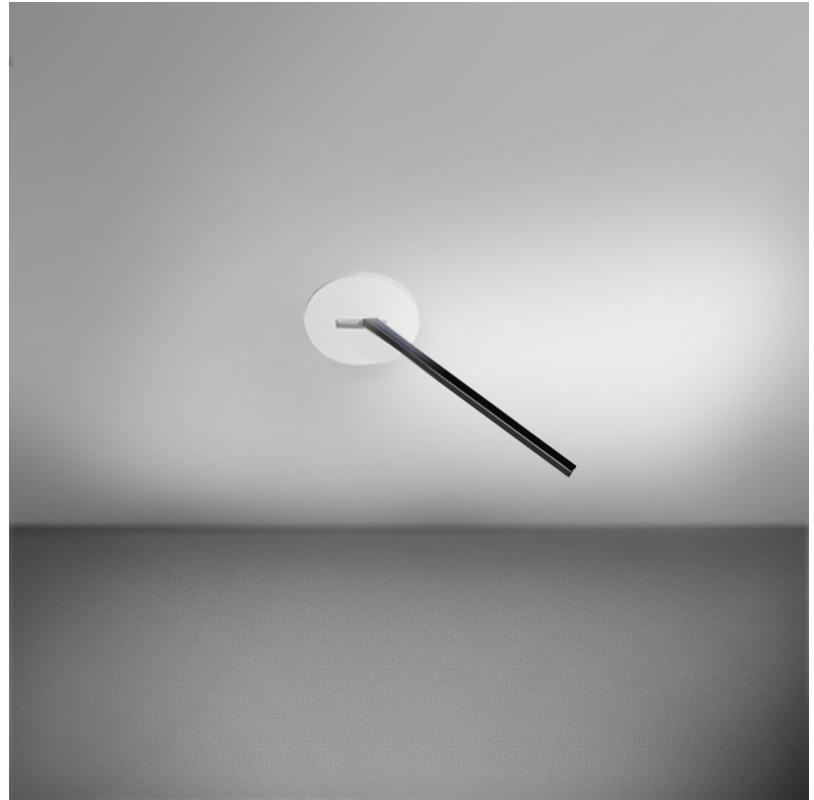

PROJECT	_____
TYPE	_____
SPECIFIER	_____
QUANTITY	_____
DATE	_____

SPILLO 1 ROD RECESSED

D46021- _____ - _____
base number   Color   Finish
                         Temperature   Options

1. To build a product code in our configurator select the specify button on the base model # product page
2. To build a manual product code on this datasheet choose from the options listed below in blue font and add the suffix to the base model #

GENERAL

Series: Spillo
Subseries: Spillo 1 Rod
Brand: Icone
Division: Design
Mounting Type: Recessed
Mounting Location: Wall
Subcategory: Ambient

PHYSICAL

Shape: Rectangle
Width (mm): 50
Width (in): 1 ¹⁵/₁₆
Height (mm): 300
Height (in): 11 ¹³/₁₆
Light Distribution: Adjustable
Fixture Finish: WHI / BLK / CHR / BGD
Fixture Material: Brass

ELECTRICAL

Lamp Type: LED
Total Output Wattage (W): 3.96
Dimming: 0-10V Dimming
Driver Included: No
Driver Location: Remote
Driver Type: Constant Voltage - 120 / 277Vac
Driver Class: Class 2
Input Voltage (V): 120 - 277
Output Voltage (V): 12
Upon Request: (Not included, see components) 0-10Vdc dimming / 277Vac

LED

Color Temperature (°K): 2700 / 3000
Nominal Lumen (lm): 330
CRI: >90 CRI
Lamp Life (hrs): 50000

OPTICAL

Adjustability: Tilt 120°

RATINGS AND CERTIFICATIONS

Certified By: Certified for North American Standards
IP rating: IP20