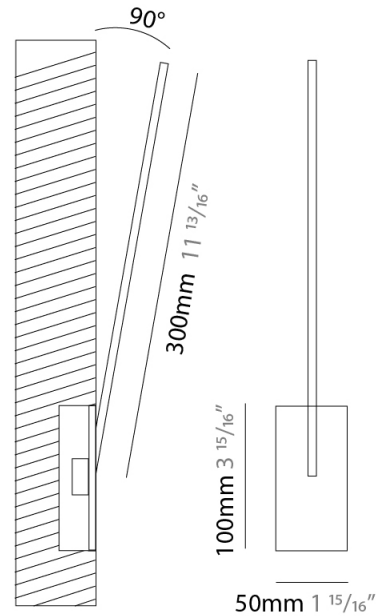

GENERAL

Series: Spillo
 Subseries: Spillo 1 Rod
 Brand: Icone
 Division: Design
 Mounting Type: Recessed
 Mounting Location: Wall
 Subcategory: Ambient

PHYSICAL

Shape: Rectangle
 Width (mm): 50
 Width (in): 1 ¹⁵/₁₆
 Height (mm): 300
 Height (in): 11 ¹³/₁₆
 Light Distribution: Adjustable
[Fixture Finish: WHI / BLK / CHR / BGD](#)
 Fixture Material: Brass

LED

[Color Temperature \(°K\): 2700 / 3000](#)
 Nominal Lumen (lm): 330
 CRI: >90 CRI
 Lamp Life (hrs): 50000

OPTICAL

Adjustability: Tilt 120°

RATINGS AND CERTIFICATIONS

Certified By: Certified for North American Standards
 IP rating: IP20

GENERAL

Series: Spillo
 Subseries: Spillo 1 Rod
 Brand: Icone
 Division: Design
 Mounting Type: Recessed
 Mounting Location: Wall
 Subcategory: Ambient

PHYSICAL

Shape: Rectangle
 Width (mm): 50
 Width (in): 1 ¹⁵/₁₆
 Height (mm): 300
 Height (in): 11 ¹³/₁₆
 Light Distribution: Adjustable
 Fixture Finish: WHI / BLK / CHR / BGD
 Fixture Material: Brass