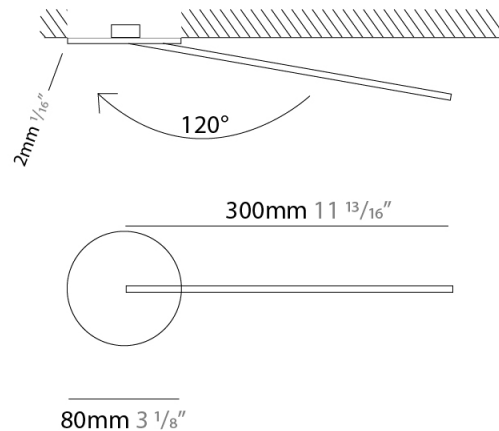

GENERAL

Series: Spillo
 Subseries: Spillo 1 Rod
 Brand: Icone
 Division: Design
 Mounting Type: Recessed
 Mounting Location: Wall
 Subcategory: Ambient

PHYSICAL

Shape: Rectangle
 Width (mm): 50
 Width (in): 1 ¹⁵/₁₆
 Height (mm): 300
 Height (in): 11 ¹³/₁₆
 Light Distribution: Adjustable
[Fixture Finish: WHI / BLK / CHR / BGD](#)
 Fixture Material: Brass

GENERAL

Series: Spillo
 Subseries: Spillo 1 Rod
 Brand: Icone
 Division: Design
 Mounting Type: Recessed
 Mounting Location: Wall
 Subcategory: Ambient

PHYSICAL

Shape: Rectangle
 Width (mm): 50
 Width (in): 1 ¹⁵/₁₆
 Height (mm): 300
 Height (in): 11 ¹³/₁₆
 Light Distribution: Adjustable
 Fixture Finish: WHI / BLK / CHR / BGD
 Fixture Material: Brass

LED

Color Temperature (°K): 2700 / 3000
 Nominal Lumen (lm): 330
 CRI: >90 CRI
 Lamp Life (hrs): 50000

OPTICAL

Adjustability: Tilt 120°

RATINGS AND CERTIFICATIONS

Certified By: Certified for North American Standards
 IP rating: IP20