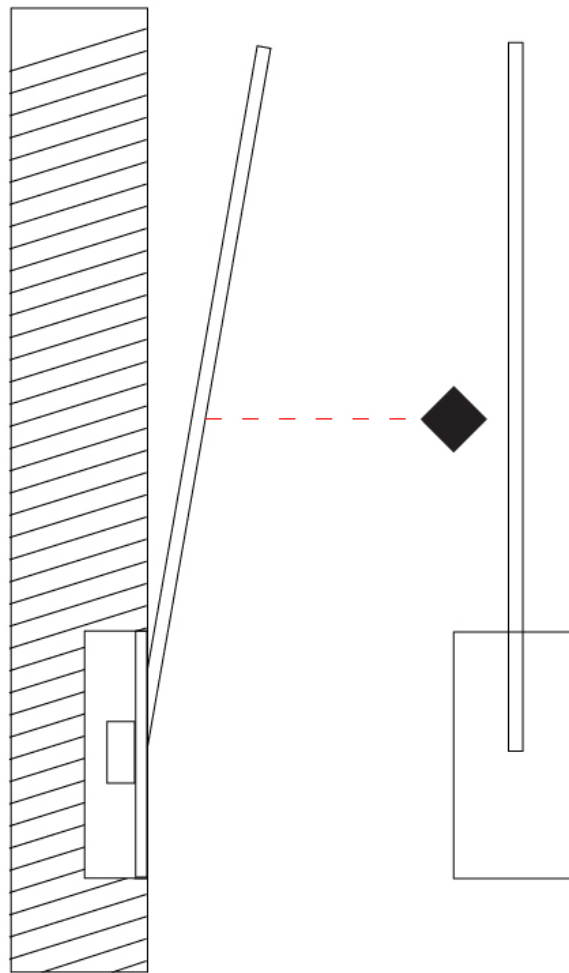

SPILLO 1 ROD RECESSED

D46013-

PROJECT _____

TYPE _____

SPECIFIER _____

QUANTITY _____

DATE _____

D