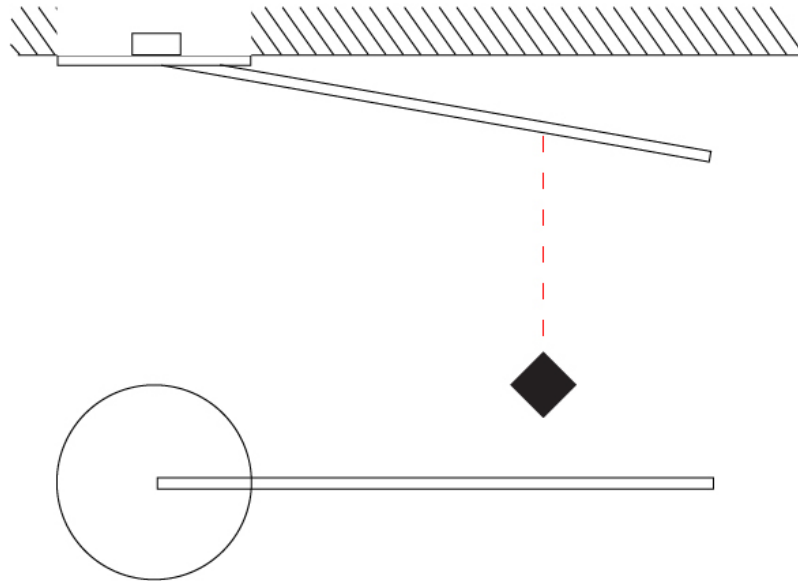

SPILO 1 ROD RECESSED

D46021-

PROJECT

TYPE

SPECIFIER

QUANTITY

DATE

D